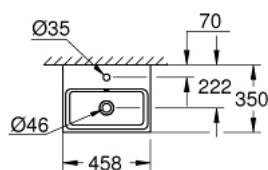

39 483 00H CUBE CERAMIC UMÝVADLO 45 CM

POPIS PRODUKTU

- Colour: alpská bílá
- wall hung
- 1 hole punched
- with overflow
- 455 x 350 mm
- sanitary ware
- GROHE HyperClean antibacterial glazing
- GROHE AquaCeramic antistick coating