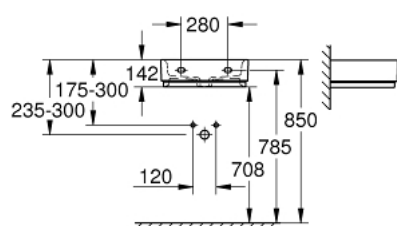

39 483 00H CUBE CERAMIC UMÝVADLO 45 CM

POPIS PRODUKTU

- Colour: alpská bílá
- wall hung
- 1 hole punched
- with overflow
- 455 x 350 mm
- sanitary ware
- GROHE HyperClean antibacterial glazing
- GROHE AquaCeramic antistick coating