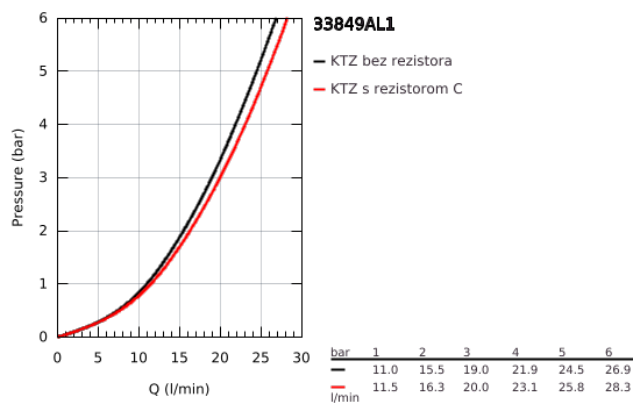

33 849 AL1 LINEARE PÁKOVÁ VAŇOVÁ BATÉRIA, DN 15

POPIS PRODUKTU

- Colour: kartáčovaný Hard Graphite
- wall mounted
- metal lever
- GROHE SilkMove 35 mm ceramic cartridge
- with temperature limiter
- povrchová úprava GROHE LongLife
- automatic diverter: bath/shower
- mousseur
- shower outlet 1/2"
- integrated non-return valve
- covered S-unions
- protected against backflow
- min. recommended pressure 1.0 bar