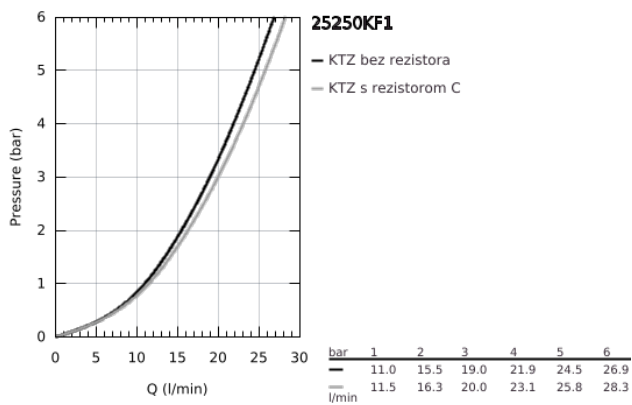

### POPIS PRODUKTU

- Colour: phantom black
- wall mounted
- metal lever
- GROHE SilkMove 35 mm ceramic cartridge
- with temperature limiter
- automatic diverter: bath/shower
- mousseur
- shower outlet 1/2"
- integrated non-return valve
- S-unions
- protected against backflow
- min. recommended pressure 1.0 bar